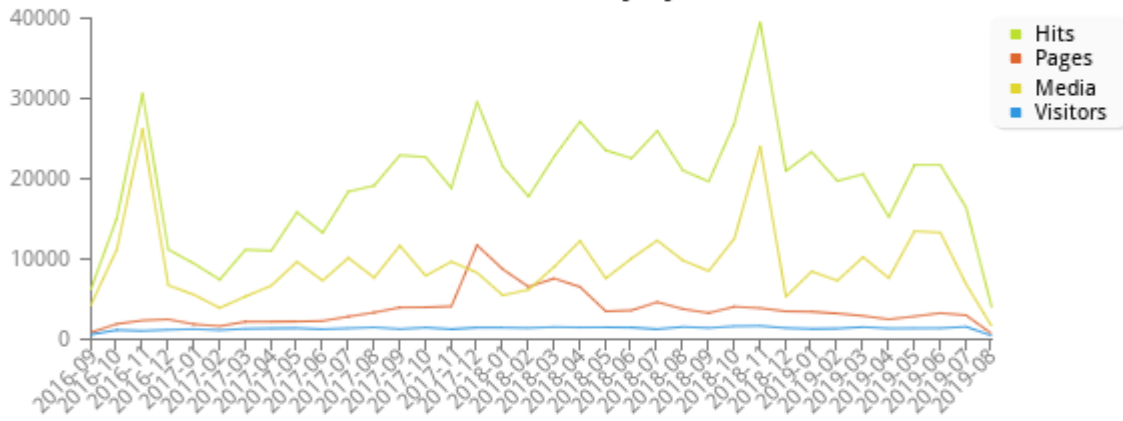

Access Summary by Month

From: <http://wiki.unloquer.org/> -

Permanent link: <http://wiki.unloquer.org/stats>

Last update: **2016/09/14 22:09**