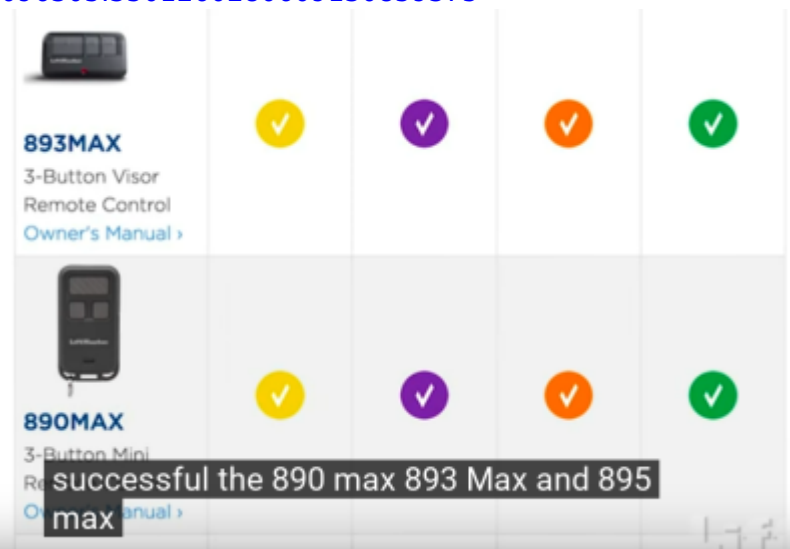

Control Remoto Puerta Garaje

- SDR send → <https://github.com/argilo/secplus>
- SDR read → https://github.com/merbanan/rtl_433/blob/282051b39da79336f2680d8f234dbf0a776a041a/src/devices/secplus_v2.c
- Comprar → https://www.amazon.com/universal-LiftMaster-Chamberlain-Craftsman-aprendizaje/dp/B098SP6RJ9/ref=sr_1_1_sspa
- Comprar → https://www.amazon.com/-/es/Craftsman-LiftMaster-Chamberlain-139-53753-139-53681/dp/B08X171V6J/ref=sr_1_16
- Comprar → https://www.puertasyautomatismohg.com/controles-y-pulsadores/page/2/?doing_wp_cron=1649096305.3501260280609130859375