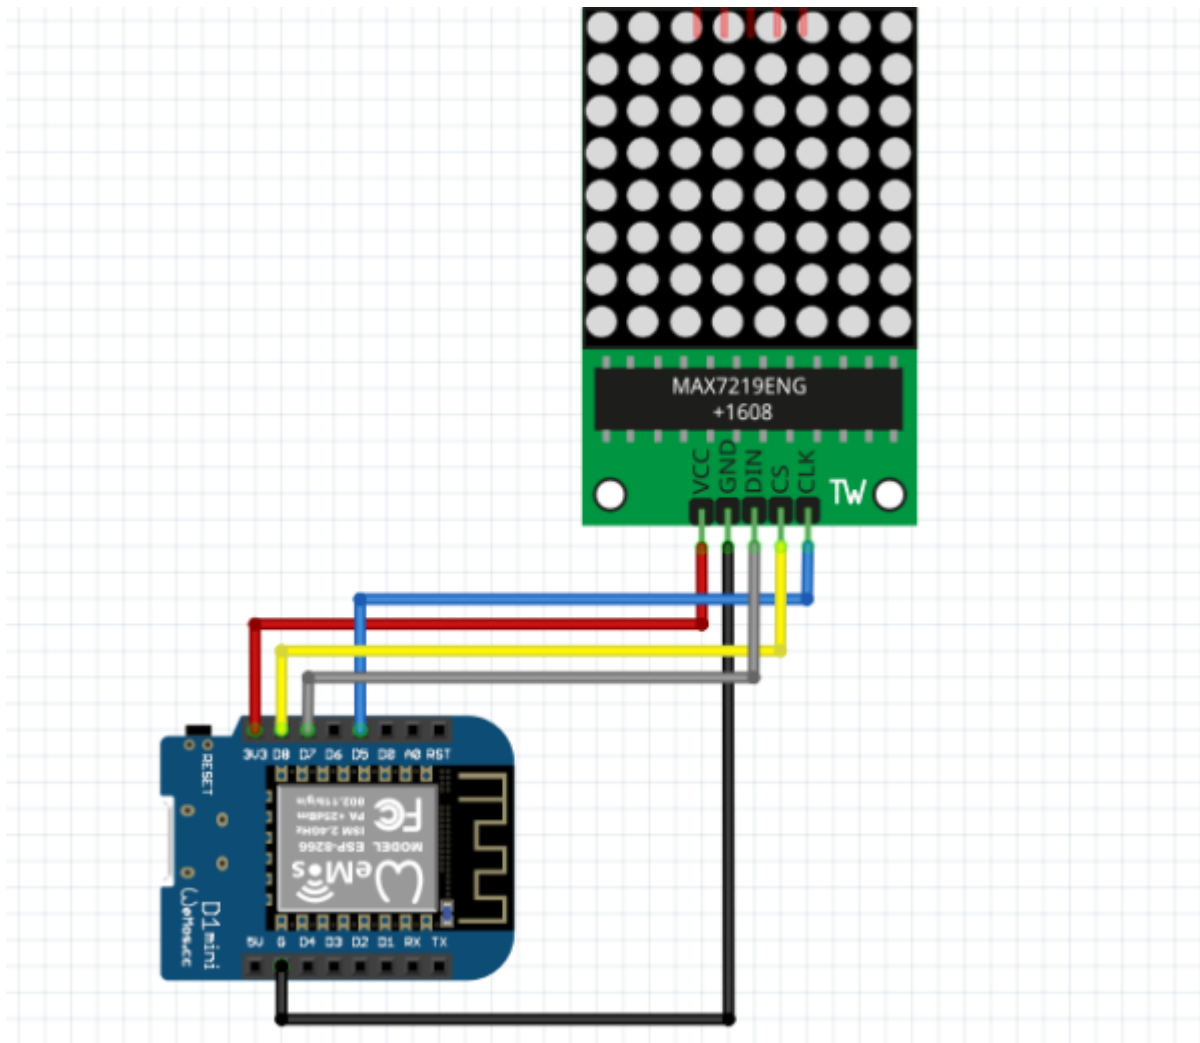

Modulo matrix 7219

From:
<https://wiki.unloquer.org/> -

Permanent link:
<https://wiki.unloquer.org/personas/johnny/proyectos/matrices-led?rev=1634407058>

Last update: **2021/10/16 17:57**